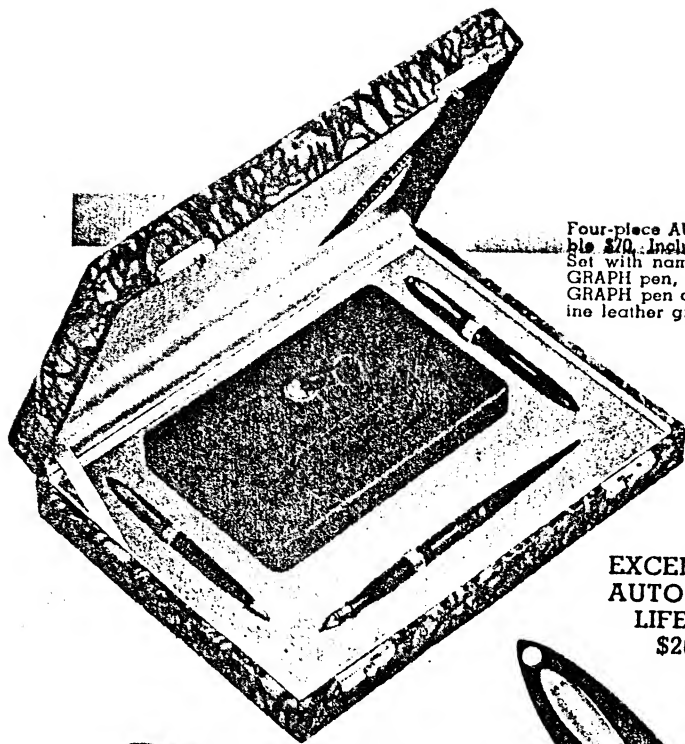

"HEIRLOOM" GIFTS

DeLUXE LIFETIME AUTOGRAPH PIECES

Four-piece AUTOGRAPH Ensemble \$70. Includes Carrara Desk Set with nameplate and AUTOGRAPH pen, with pocket AUTOGRAPH pen and pencil in genuine leather gift box.